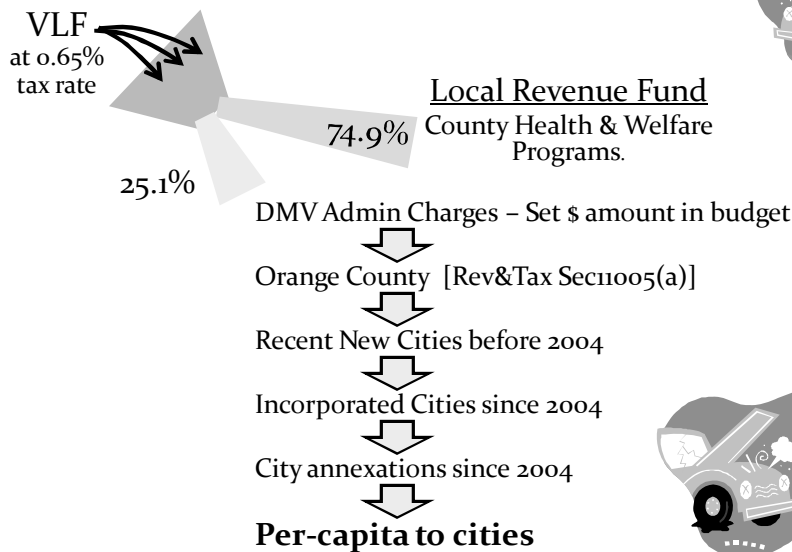

Rough Road for the VLF

March 18, 2010

CaliforniaCityFinance.com